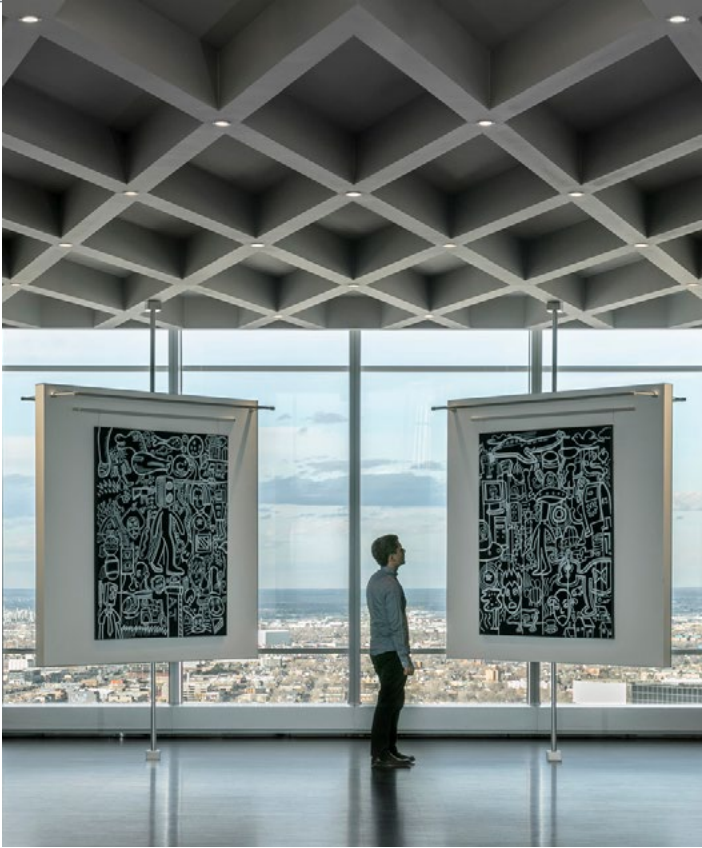

## Project Highlights

Planned to take advantage of 360 degree views of Denver and the Rocky Mountains

Art gallery and event space in reception area

Private CEO suite

Two-story trading floor with large video wall

## Services Provided

Full service interior architecture and design; Lighting design

---

Unicom Capital partnered with IA to design a best-in-class office space on the top floor of Denver's newest high-rise building. The design of the space is modern and clean, with floor-to-ceiling, 12'-24' windows that showcase sweeping mountain and city views. The space has many unique design components that work in harmony with the complex geometry of the top of the building.

To highlight Unicom Capital's extensive art collection, two dedicated art galleries showcase custom rotating art walls to display curated works provided by local artists. This feature was combined with the reception area to provide guests with a place to tour while enjoying 360 degree views of Denver and the Rocky Mountains.

The trading floor is a hidden gem within the space that expands to a two-story volume complete with a large scale, stretched fabric ceiling backed by LED lighting capable of mimicking natural daylight throughout all seasons. To keep traders connected to worldwide markets and developing news, this area features a 360 square-foot video wall that can play content from up to four sources at a time.