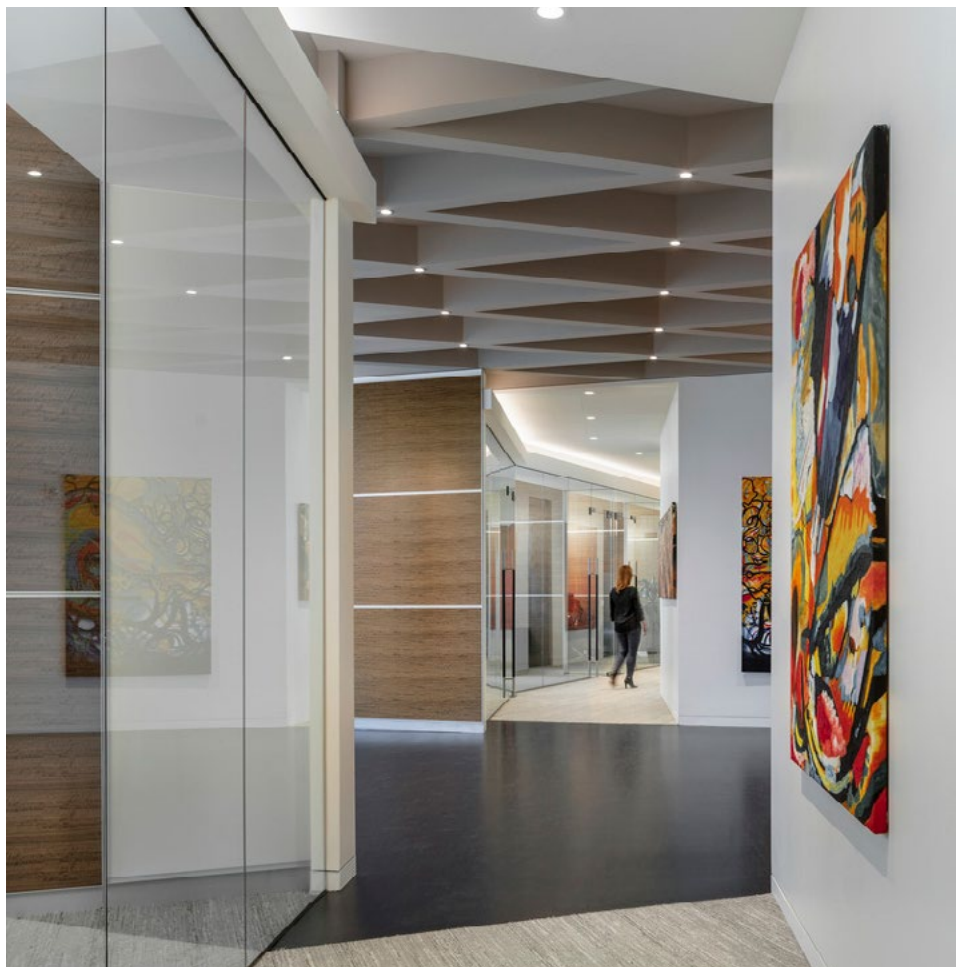

## Project Highlights

Planned to take advantage of 360 degree views of Denver and the Rocky Mountains

Art gallery and event space in reception area

Private CEO suite

Two-story trading floor with large video wall

## Services Provided

Full service interior architecture and design; Lighting design

---

Unicom Capital partnered with IA to design a best-in-class office space on the top floor of Denver's newest high-rise building. The design of the space is modern and clean, with floor-to-ceiling, 12'-24' windows that showcase sweeping mountain and city views. The space has many unique design components that work in harmony with the complex geometry of the top of the building.

To highlight Unicom Capital's extensive art collection, two dedicated art galleries showcase custom rotating art walls to display curated works provided by local artists. This feature was combined with the reception area to provide guests with a place to tour while enjoying 360 degree views of Denver and the Rocky Mountains.

The trading floor is a hidden gem within the space that expands to a two-story volume complete with a large scale, stretched fabric ceiling backed by LED lighting capable of mimicking natural daylight throughout all seasons. To keep traders connected to worldwide markets and developing news, this area features a 360 square-foot video wall that can play content from up to four sources at a time.